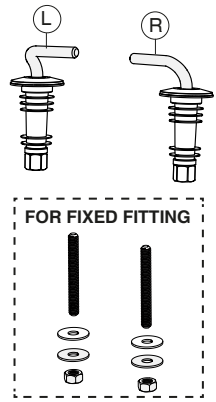

INSTALLATION MANUAL

MONTERINGSANVISNING
MONTERINGSANVISNING
MONTERINGSVEJLEDNING
ASENNUSOHJE

SOFT CLOSE - FIXED FITTING / QUICK RELEASE

FIXED FITTING / QUICK RELEASE

SOFT CLOSE ONLY

FOR FIXED FITTING

OBS!
NOTE!